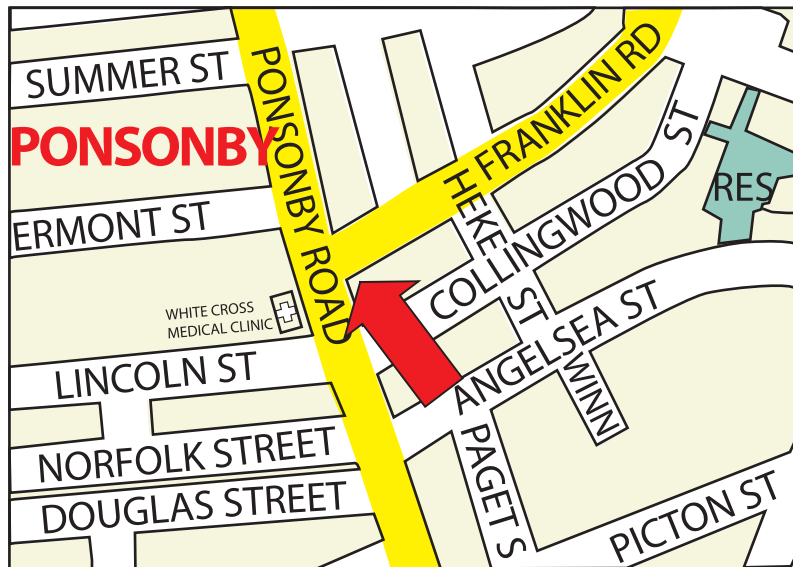

Ponsonby Psychology

Ponsonby Practice
179a Ponsonby Rd., Ponsonby
(beside Agnes Curran cafe)

Ph: 09 360 1179

Fax: 09 360 9600

www.ponsonbypsychology.co.nz/